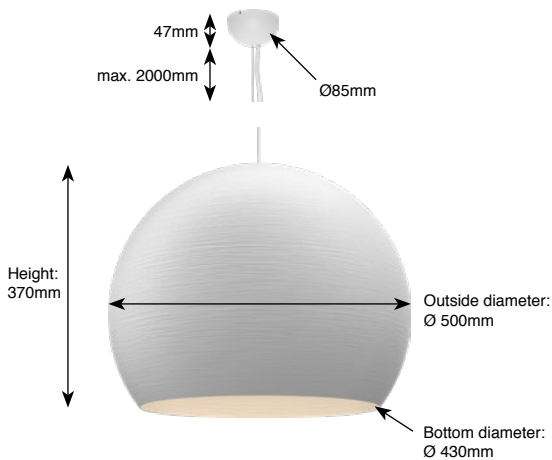

Globe 500 Textured

Type Lounge
Mounting Suspended
Material Aluminium
El. class / IP Class I / IP20
Warranty: see p.348

Titan

CCT 2700K / 3000K / 4000K
CRI Ra90 (Ra80 on request)
SDCM 3
Luminous Flux LED 2700K - Ra90: (3x) 1100lm (124lm/W)
3000K - Ra90: (3x) 1156lm (130lm/W)
4000K - Ra90: (3x) 1172lm (132lm/W)
Luminous Flux System 2700K - Ra90: (3x) 880lm (86lm/W)
3000K - Ra90: (3x) 925lm (91lm/W)
4000K - Ra90: (3x) 938lm (92lm/W)
Beam angle 28° / 40°
LED Power (3x) 8.9W / 350mA (excl. driver)
System Power (3x) 10.2W / 350mA (incl. driver)

Titan Dim-to-warm LED (more info see p.330)

CCT Dim-to-warm 1800-3000K
CRI Ra90
Luminous Flux LED: (3x) 860lm - System: (3x) 688lm
LED Power (3x) 8.2W / 250mA (excl. driver)
System Power (3x) 9.4W / 250mA (incl. driver)

Suspension set (included):

- Ceiling box (matching luminaire color)
- Integrated strain relief
- Single steel suspension wire
- 230V Textile supply cable max. 2000mm:
  - White cable: White luminaire
  - Grey cable: Grey luminaire
  - Black cable: All other luminaire colors

Options

Suspension set 3700mm

White 3700mm - 3x0.75mm²	102.13.01-4
White 3700mm - 5x0.75mm²	102.15.01-4
Black 3700mm - 3x0.75mm²	102.13.03-4
Black 3700mm - 5x0.75mm²	102.15.03-4
Grey 3700mm - 3x0.75mm²	102.13.18-4
Grey 3700mm - 5x0.75mm²	102.15.18-4

On Request

Globe with CRI Ra97
Globe with Class A LED