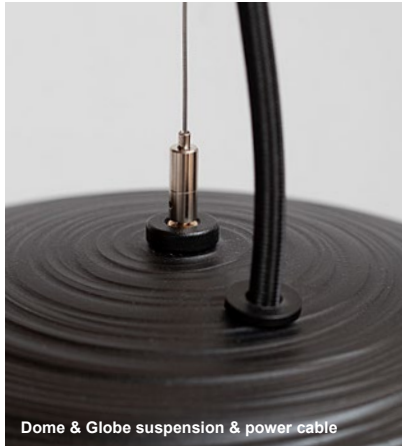

Globe 800 (Black + Gold Matt)

Dome & Globe connecting box (Black)

Dome & Globe suspension & power cable

Detail of Globe 500 Textured surface (Black)

Detail of Globe 800 T1 surface (Black)

Globe 500 interior with Titan (Black + Gold Matt)